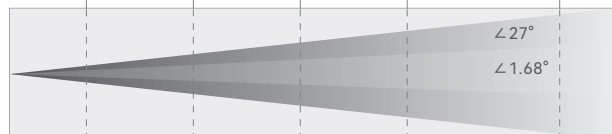

TERMINATOR

660W OUTDOOR MOVING HYBRID WITH CMY

IP65 · COMPACT · PUNCHY · VERSATILE

- Weather-resistant IP65 tour-grade construction
- Advanced optical design delivers groundbreaking luminous efficiency
- Features 180mm front lens and 1.68° narrow beam angle
- Extremely even spot with flawless field consistency
- CRI>90(with CRI enhancement filter)
- 1.68°~50° zoom(20x+)
- 3-wheel CMY (CMY + 15 filters) + CTO
- 1 rotating gobo wheel (8 interchangeable + open) and 1 fixed gobo wheel(18 + open)
- Bi-directional 8-facet and 4-facet prism
- DMX 512 and RDM control

Spot Mode (1.68°)

Distance (m)	20	40	60	80	100
Luminance (Lux)	190000	47500	21100	11870	7600
Diameter(cm)	59	118	177	236	295

Spot Mode (27°)

Distance (m)	3	5	10	15	20
Luminance (Lux)	24800	13140	3285	1460	821
Diameter(cm)	145	241	482	723	964

Beam Mode (2.68°)

Distance (m)	10	20	50	70	100
Luminance (Lux)	15600	39200	6272	3200	1560
Diameter(cm)	47	93	234	328	468

Beam Mode (50°)

Distance (m)	3	5	7	10	15
Luminance (Lux)	4050	1458	743	364	162
Diameter(cm)	230	383	536	766	1149

Color

Animation

Roatating Gobo

Fixed Gobo

PHOTOMETRICS

Light Source	660W 6800K arc lamp
Lumen Output	22500Lm (50°)
Output	30400 lux @ 50 meters(1.68°)
CCT	6800K±400
CRI	CRI>90
Lamp Life	3000 hrs
Beam Angle	1.68°~27°(Beam mode) 2.68°~50°(Spot mode)