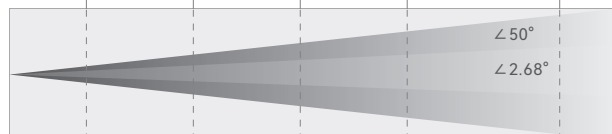

TERMINATOR

660W OUTDOOR MOVING HYBRID WITH CMY

IP65 · COMPACT · PUNCHY · VERSATILE

- Weather-resistant IP65 tour-grade construction
- Advanced optical design delivers groundbreaking luminous efficiency
- Features 180mm front lens and 1.68° narrow beam angle
- Extremely even spot with flawless field consistency
- CRI>90(with CRI enhancement filter)
- 1.68°~50° zoom(20x+)
- 3-wheel CMY (CMY + 15 filters) + CTO
- 1 rotating gobo wheel (8 interchangeable + open) and 1 fixed gobo wheel(18 + open)
- Bi-directional 8-facet and 4-facet prism
- DMX 512 and RDM control

Spot Mode (1.68°)

Distance (m)	20	40	60	80	100
Luminance (Lux)	190000	47500	21100	11870	7600
Diameter(cm)	59	118	177	236	295

Spot Mode (27°)

Distance (m)	3	5	10	15	20
Luminance (Lux)	24800	13140	3285	1460	821
Diameter(cm)	145	241	482	723	964

Beam Mode (2.68°)

Distance (m)	10	20	50	70	100
Luminance (Lux)	15600	39200	6272	3200	1560
Diameter(cm)	47	93	234	328	468

Beam Mode (50°)

Distance (m)	3	5	7	10	15
Luminance (Lux)	4050	1458	743	364	162
Diameter(cm)	230	383	536	766	1149

Color

Animation

Roatating Gobo

Fixed Gobo

PHOTOMETRICS

Light Source	660W 6800K arc lamp
Lumen Output	22500Lm (50°)
Output	30400 lux @ 50 meters(1.68°)
CCT	6800K±400
CRI	CRI>90
Lamp Life	3000 hrs
Beam Angle	1.68°~27°(Beam mode) 2.68°~50°(Spot mode)