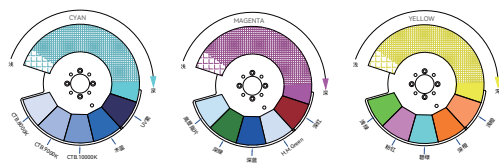

Spot Mode (1.68°)

Distance (m)	20	40	60	80	100
Luminance (Lux)	190000	47500	21100	11870	7600
Diameter(cm)	59	118	177	236	295

Spot Mode (27°)

Distance (m)	3	5	10	15	20
Luminance (Lux)	24800	13140	3285	1460	821
Diameter(cm)	145	241	482	723	964

Beam Mode (2.68°)

Distance (m)	10	20	50	70	100
Luminance (Lux)	15600	39200	6272	3200	1560
Diameter(cm)	47	93	234	328	468

Beam Mode (50°)

Distance (m)	3	5	7	10	15
Luminance (Lux)	4050	1458	743	364	162
Diameter(cm)	230	383	536	766	1149

Color

Animation

Roatating Gobo

Fixed Gobo

PHOTOMETRICS

Light Source	660W 6800K arc lamp
Lumen Output	22500Lm (50°)
Output	30400 lux @ 50 meters(1.68°)
CCT	6800K±400
CRI	CRI>90
Lamp Life	3000 hrs
Beam Angle	1.68°~27°(Beam mode) 2.68°~50°(Spot mode)

KEY FEATURES

Pan	540° (16bit resolution)
Tilt	270° (16bit resolution)
Color System	CMY+CTO+color wheel(15+open)
Gobo System	1 fixed gobo wheel (18 + open) 1 rotating gobo wheel (8 + open)
Animation	1 animation wheel
Focus	Electronic focus
Frost	Frost glass
Strobe	0~12Hz
Dimming	0 ~ 100% linear
Prism	Bi-directional, combinable, 8-facet 4-facet prism