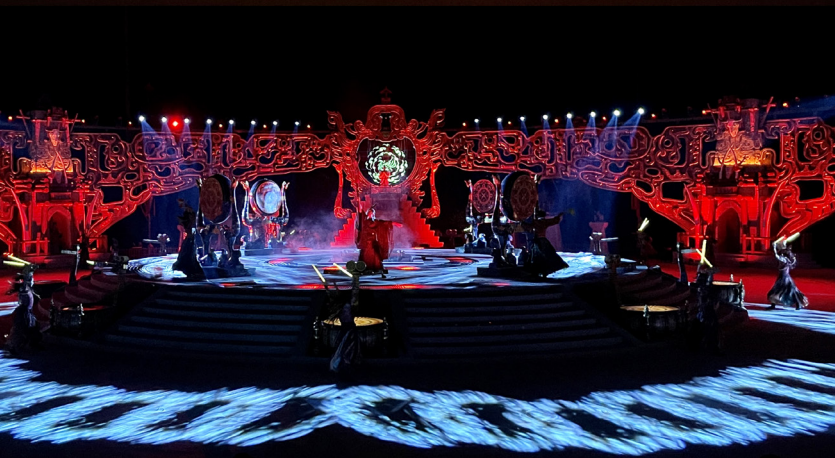

LT6

Outdoor LED Profile Moving Head Light

Beam, Spot, Wash, Profile Included

- 600W LED light source
- Up to 26500lumen output
- Adjustable color temperature 6000K–6200K
- CW+CMY/CTO+Color wheel system for rich color mixing
- Razor sharp shutter framing and clear beam projection
- Evenly wash field from center to edge
- Flawless SPWM technology to reach true 16bit dimming
- Smooth and accurate mechanical movement control
- DMX512/RDM/sACN/A tnet/CRMX/Bluetooth/APP/NFC
- Weather-resistant IP66 tour-grade construction

Color System

Rotating Gobo

Fixed Gobo

Frame Shutter

Animation

Beam Angle 3.3°

Distance (m)	5	10	15	20	25
Illuminance (Lux)	158000	39500	17555	9875	6320

Beam Angle 52°

Distance (m)	5	10	15	20	25
Illuminance (Lux)	2025	506	225	126	81

PHOTOMETRICS

Light Source	600W LED
Output	26500Lm
Color temperature	6000K~6200K
CRI	> 70
LED Life	20000H
Beam Angle	3.3~52°

KEY FEATURES

PAN	540° (16bit)
TILT	270° (16bit)
Color System	CW+CMY/CTO+Color Wheel(6+open)
Gobo System	Rotating gobo wheel (7 gobos+open) Fixed gobo wheel (9 gobos+open)
Animation	Animation wheel with variable speed
Framing System	Single blade ±35° , rotatable ±60°
Iris	15 fins, 3%– 100% motorized linear iris
Frost	1° /5° 0~100% frost
Strobe	1~30Hz
Dimming	0~100% , 4 dimming curves
Prism	Bi-directional variable-speed 4-facet + linear prism