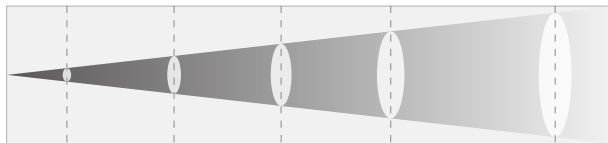

LT6

Outdoor LED Profile Moving Head Light

Beam, Spot, Wash, Profile Included

- 600W LED light source
- Up to 26500lumen output
- Adjustable color temperature 6000K–6200K
- CW+CMY/CTO+Color wheel system for rich color mixing
- Razor sharp shutter framing and clear beam projection
- Evenly wash field from center to edge
- Flawless SPWM technology to reach true 16bit dimming
- Smooth and accurate mechanical movement control
- DMX512/RDM/sACN/A tnet/CRMX/Bluetooth/APP/NFC
- Weather-resistant IP66 tour-grade construction

Color System

Rotating Gobo

Fixed Gobo

Frame Shutter

Animation

Beam Angle 3.3°

Distance (m)	5	10	15	20	25
Illuminance (Lux)	158000	39500	17555	9875	6320

Beam Angle 52°

Distance (m)	5	10	15	20	25
Illuminance (Lux)	2025	506	225	126	81

PHOTOMETRICS

Light Source	600W LED
Output	26500Lm
Color temperature	6000K~6200K
CRI	> 70
LED Life	20000H
Beam Angle	3.3~52°

KEY FEATURES

PAN	540° (16bit)
TILT	270° (16bit)
Color System	CW+CMY/CTO+Color Wheel(6+open)
Gobo System	Rotating gobo wheel (7 gobos+open) Fixed gobo wheel (9 gobos+open)
Animation	Animation wheel with variable speed
Framing System	Single blade ±35° , rotatable ±60°
Iris	15 fins, 3%– 100% motorized linear iris
Frost	1° /5° 0~100% frost
Strobe	1~30Hz
Dimming	0~100% , 4 dimming curves
Prism	Bi-directional variable-speed 4-facet + linear prism

PHYSICAL

Dimension	429 x 270 x 661 mm
Weight	30.5kg
IP Rating	IP66
Cooling	Heat pipe and low noise IP fan
Accessory	Power cable, data cable, Omega Bracket