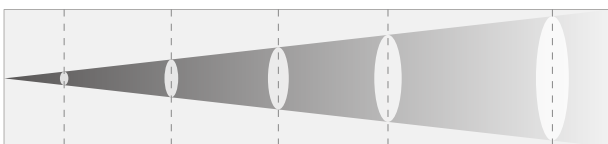

LT6

Outdoor LED Profile Moving Head Light

Beam, Spot, Wash, Profile Included

- 600W LED light source
- Up to 26500lumen output
- Adjustable color temperature 6000K–6200K
- CW+CMY/CTO+Color wheel system for rich color mixing
- Razor sharp shutter framing and clear beam projection
- Evenly wash field from center to edge
- Flawless SPWM technology to reach true 16bit dimming
- Smooth and accurate mechanical movement control
- DMX512/RDM/sACN/A tnet/CRMX/Bluetooth/APP/NFC
- Weather-resistant IP66 tour-grade construction

Color System

Rotating Gobo

Fixed Gobo

Frame Shutter

Animation

Beam Angle 3.3°

Distance (m)	5	10	15	20	25
Illuminance (Lux)	158000	39500	17555	9875	6320

Beam Angle 52°

Distance (m)	5	10	15	20	25
Illuminance (Lux)	2025	506	225	126	81

PHOTOMETRICS

Light Source	600W LED
Output	26500Lm
Color temperature	6000K~6200K
CRI	> 70
LED Life	20000H
Beam Angle	3.3~52°

KEY FEATURES

PAN	540° (16bit)
TILT	270° (16bit)
Color System	CW+CMY/CTO+Color Wheel(6+open)
Gobo System	Rotating gobo wheel (7 gobos+open) Fixed gobo wheel (9 gobos+open)
Animation	Animation wheel with variable speed
Framing System	Single blade ±35° , rotatable ±60°
Iris	15 fins, 3%– 100% motorized linear iris
Frost	1° /5° 0~100% frost
Strobe	1~30Hz
Dimming	0~100% , 4 dimming curves
Prism	Bi-directional variable-speed 4-facet + linear prism

PHYSICAL

Dimension	429 x 270 x 661 mm
Weight	30.5kg
IP Rating	IP66
Cooling	Heat pipe and low noise IP fan
Accessory	Power cable, data cable, Omega Bracket