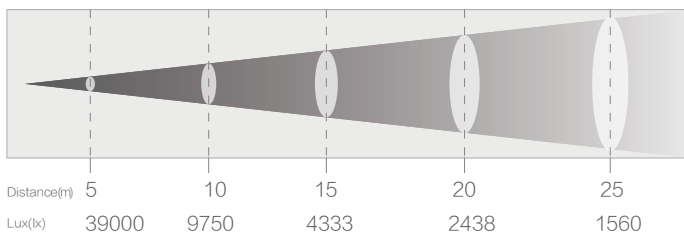

EC7

EC7

SATURATED · UNMATCHED EFFICIENCY

- 7*50W RGBWW light source
- Up to 7400lumens output
- White color temperature preset from 2500K~8000K
- Saturated primary colors form a complete spectrum, offering a wider range of color choices
- Wide zoom ranging from 3.8° ~52° , ideal for both tight beams for long throws and wide coverage for short throws
- NFC technology allows easy access to fixture setup, even without power
- Compact package, lightweight, superior weight-to-output ratio satisfies any critical considerations on size and power

Beam Angle 3.8°

Beam Angle 34°

PHOTOMETRICS	
Light Source	7*50W RGBWW
Output	Up to 7400lumens
CRI	>80
Color Temperature	2500K~8000K
LED Life	Over 50K hours
Zoom Range	3.8° ~52°

KEY FEATURES	
PAN	540°
TILT	253°
Color System	RGBWW
Zoom	3.8° ~52°
Strobe	1~30Hz
Dimmer	0~100% linear adjustable

PHYSICAL	
Dimension	323*207*381mm
Weight	9.7kg
IP Rating	IP20
Cooling	Heat sink with noiseless fan
Housing	Flame-retardent nylon+fiber