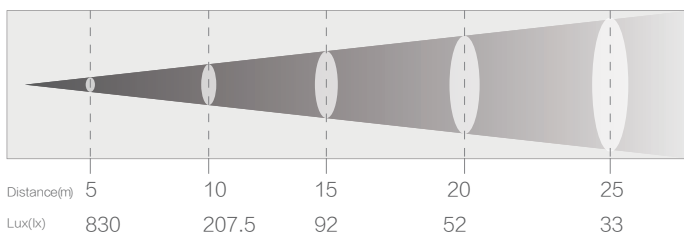

EC7

EC7

SATURATED · UNMATCHED EFFICIENCY

- 7*50W RGBWW light source
- Up to 7400lumens output
- White color temperature preset from 2500K~8000K
- Saturated primary colors form a complete spectrum, offering a wider range of color choices
- Wide zoom ranging from 3.8° ~52° , ideal for both tight beams for long throws and wide coverage for short throws
- NFC technology allows easy access to fixture setup, even without power
- Compact package, lightweight, superior weight-to-output ratio satisfies any critical considerations on size and power

Beam Angle 3.8°

Beam Angle 34°

PHOTOMETRICS	
Light Source	7*50W RGBWW
Output	Up to 7400lumens
CRI	>80
Color Temperature	2500K~8000K
LED Life	Over 50K hours
Zoom Range	3.8° ~52°

KEY FEATURES	
PAN	540°
TILT	253°
Color System	RGBWW
Zoom	3.8° ~52°
Strobe	1~30Hz
Dimmer	0~100% linear adjustable

PHYSICAL	
Dimension	323*207*381mm
Weight	9.7kg
IP Rating	IP20
Cooling	Heat sink with noiseless fan
Housing	Flame-retardent nylon+fiber