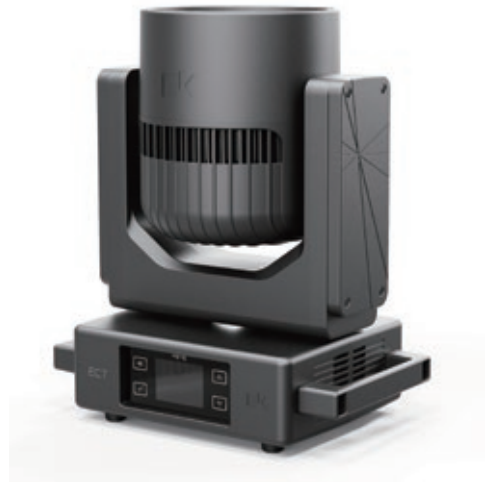

EC7

EC7

SATURATED · UNMATCHED EFFICIENCY

- 7*50W RGBWW light source
- Up to 7400lumens output
- White color temperature preset from 2500K~8000K
- Saturated primary colors form a complete spectrum, offering a wider range of color choices
- Wide zoom ranging from 3.8° ~52° , ideal for both tight beams for long throws and wide coverage for short throws
- NFC technology allows easy access to fixture setup, even without power
- Compact package, lightweight, superior weight-to-output ratio satisfies any critical considerations on size and power

Beam Angle 3.8°

Beam Angle 34°

PHOTOMETRICS	
Light Source	7*50W RGBWW
Output	Up to 7400lumens
CRI	>80
Color Temperature	2500K~8000K
LED Life	Over 50K hours
Zoom Range	3.8° ~52°

KEY FEATURES	
PAN	540°
TILT	253°
Color System	RGBWW
Zoom	3.8° ~52°
Strobe	1~30Hz
Dimmer	0~100% linear adjustable

PHYSICAL	
Dimension	323*207*381mm
Weight	9.7kg
IP Rating	IP20
Cooling	Heat sink with noiseless fan
Housing	Flame-retardent nylon+fiber